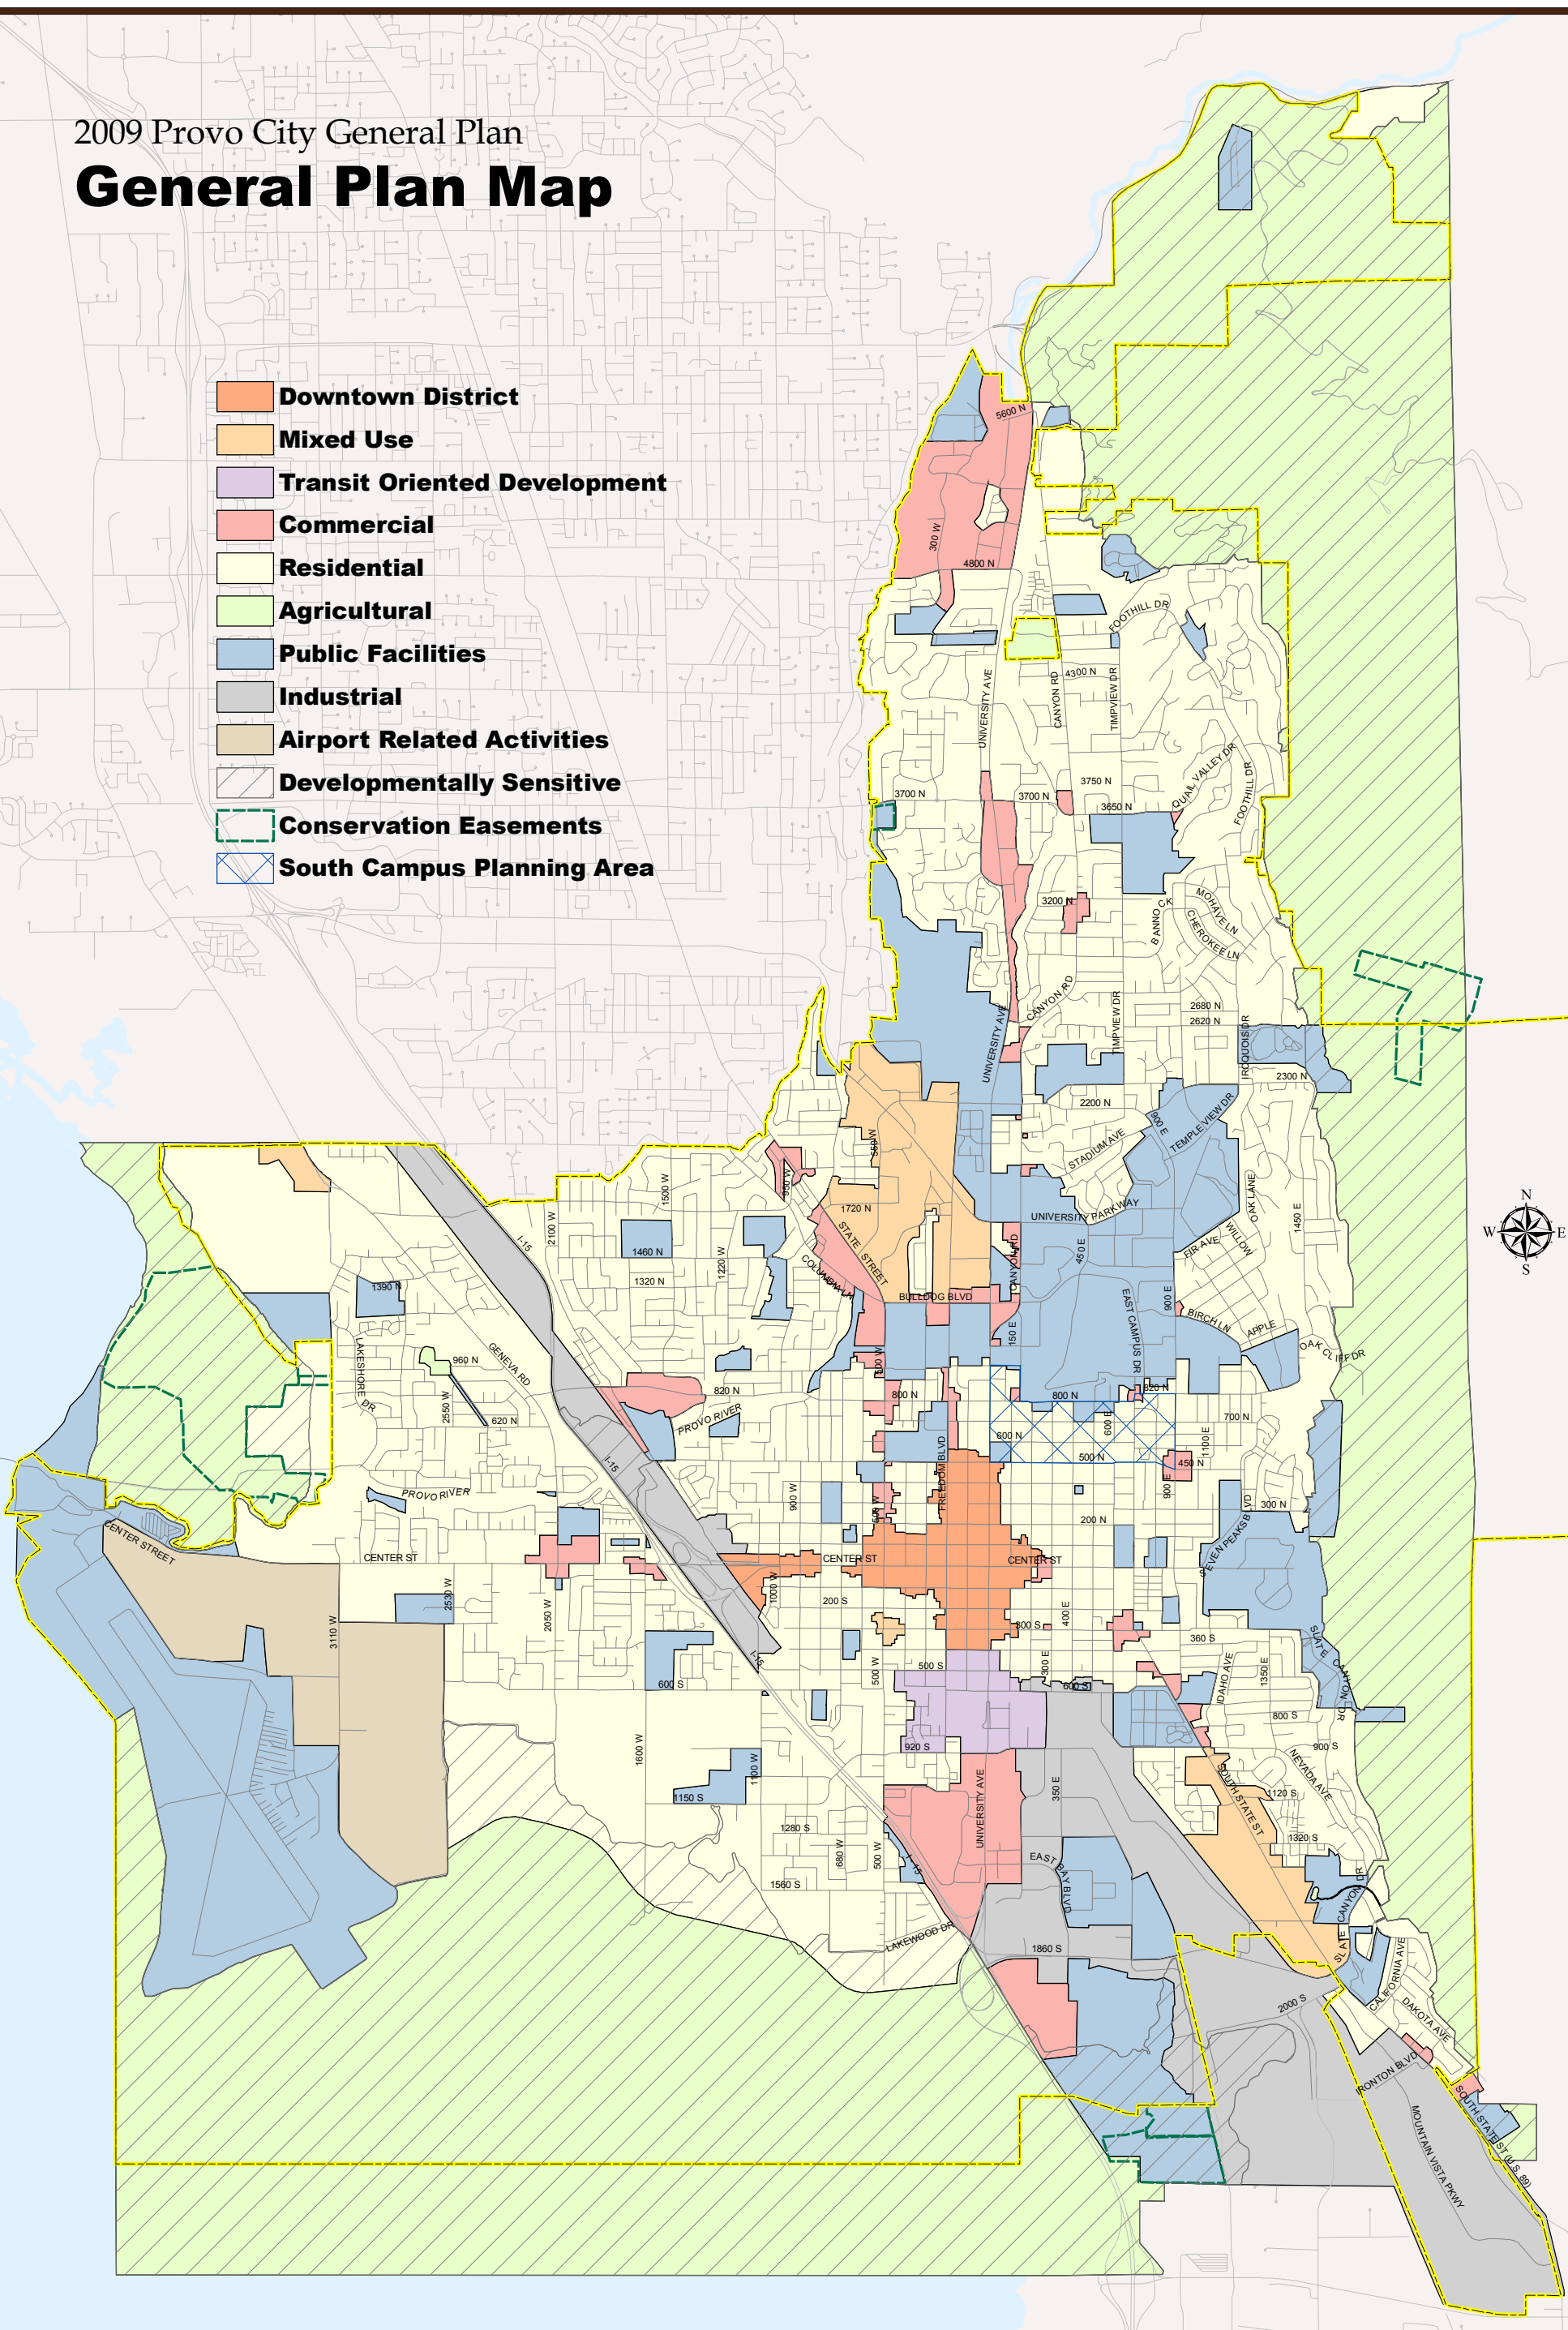

2009 Provo City General Plan General Plan Map

- Downtown District**
- Mixed Use**
- Transit Oriented Development**
- Commercial**
- Residential**
- Agricultural**
- Public Facilities**
- Industrial**
- Airport Related Activities**
- Developmentally Sensitive**
- Conservation Easements**
- South Campus Planning Area**

Map 6.5