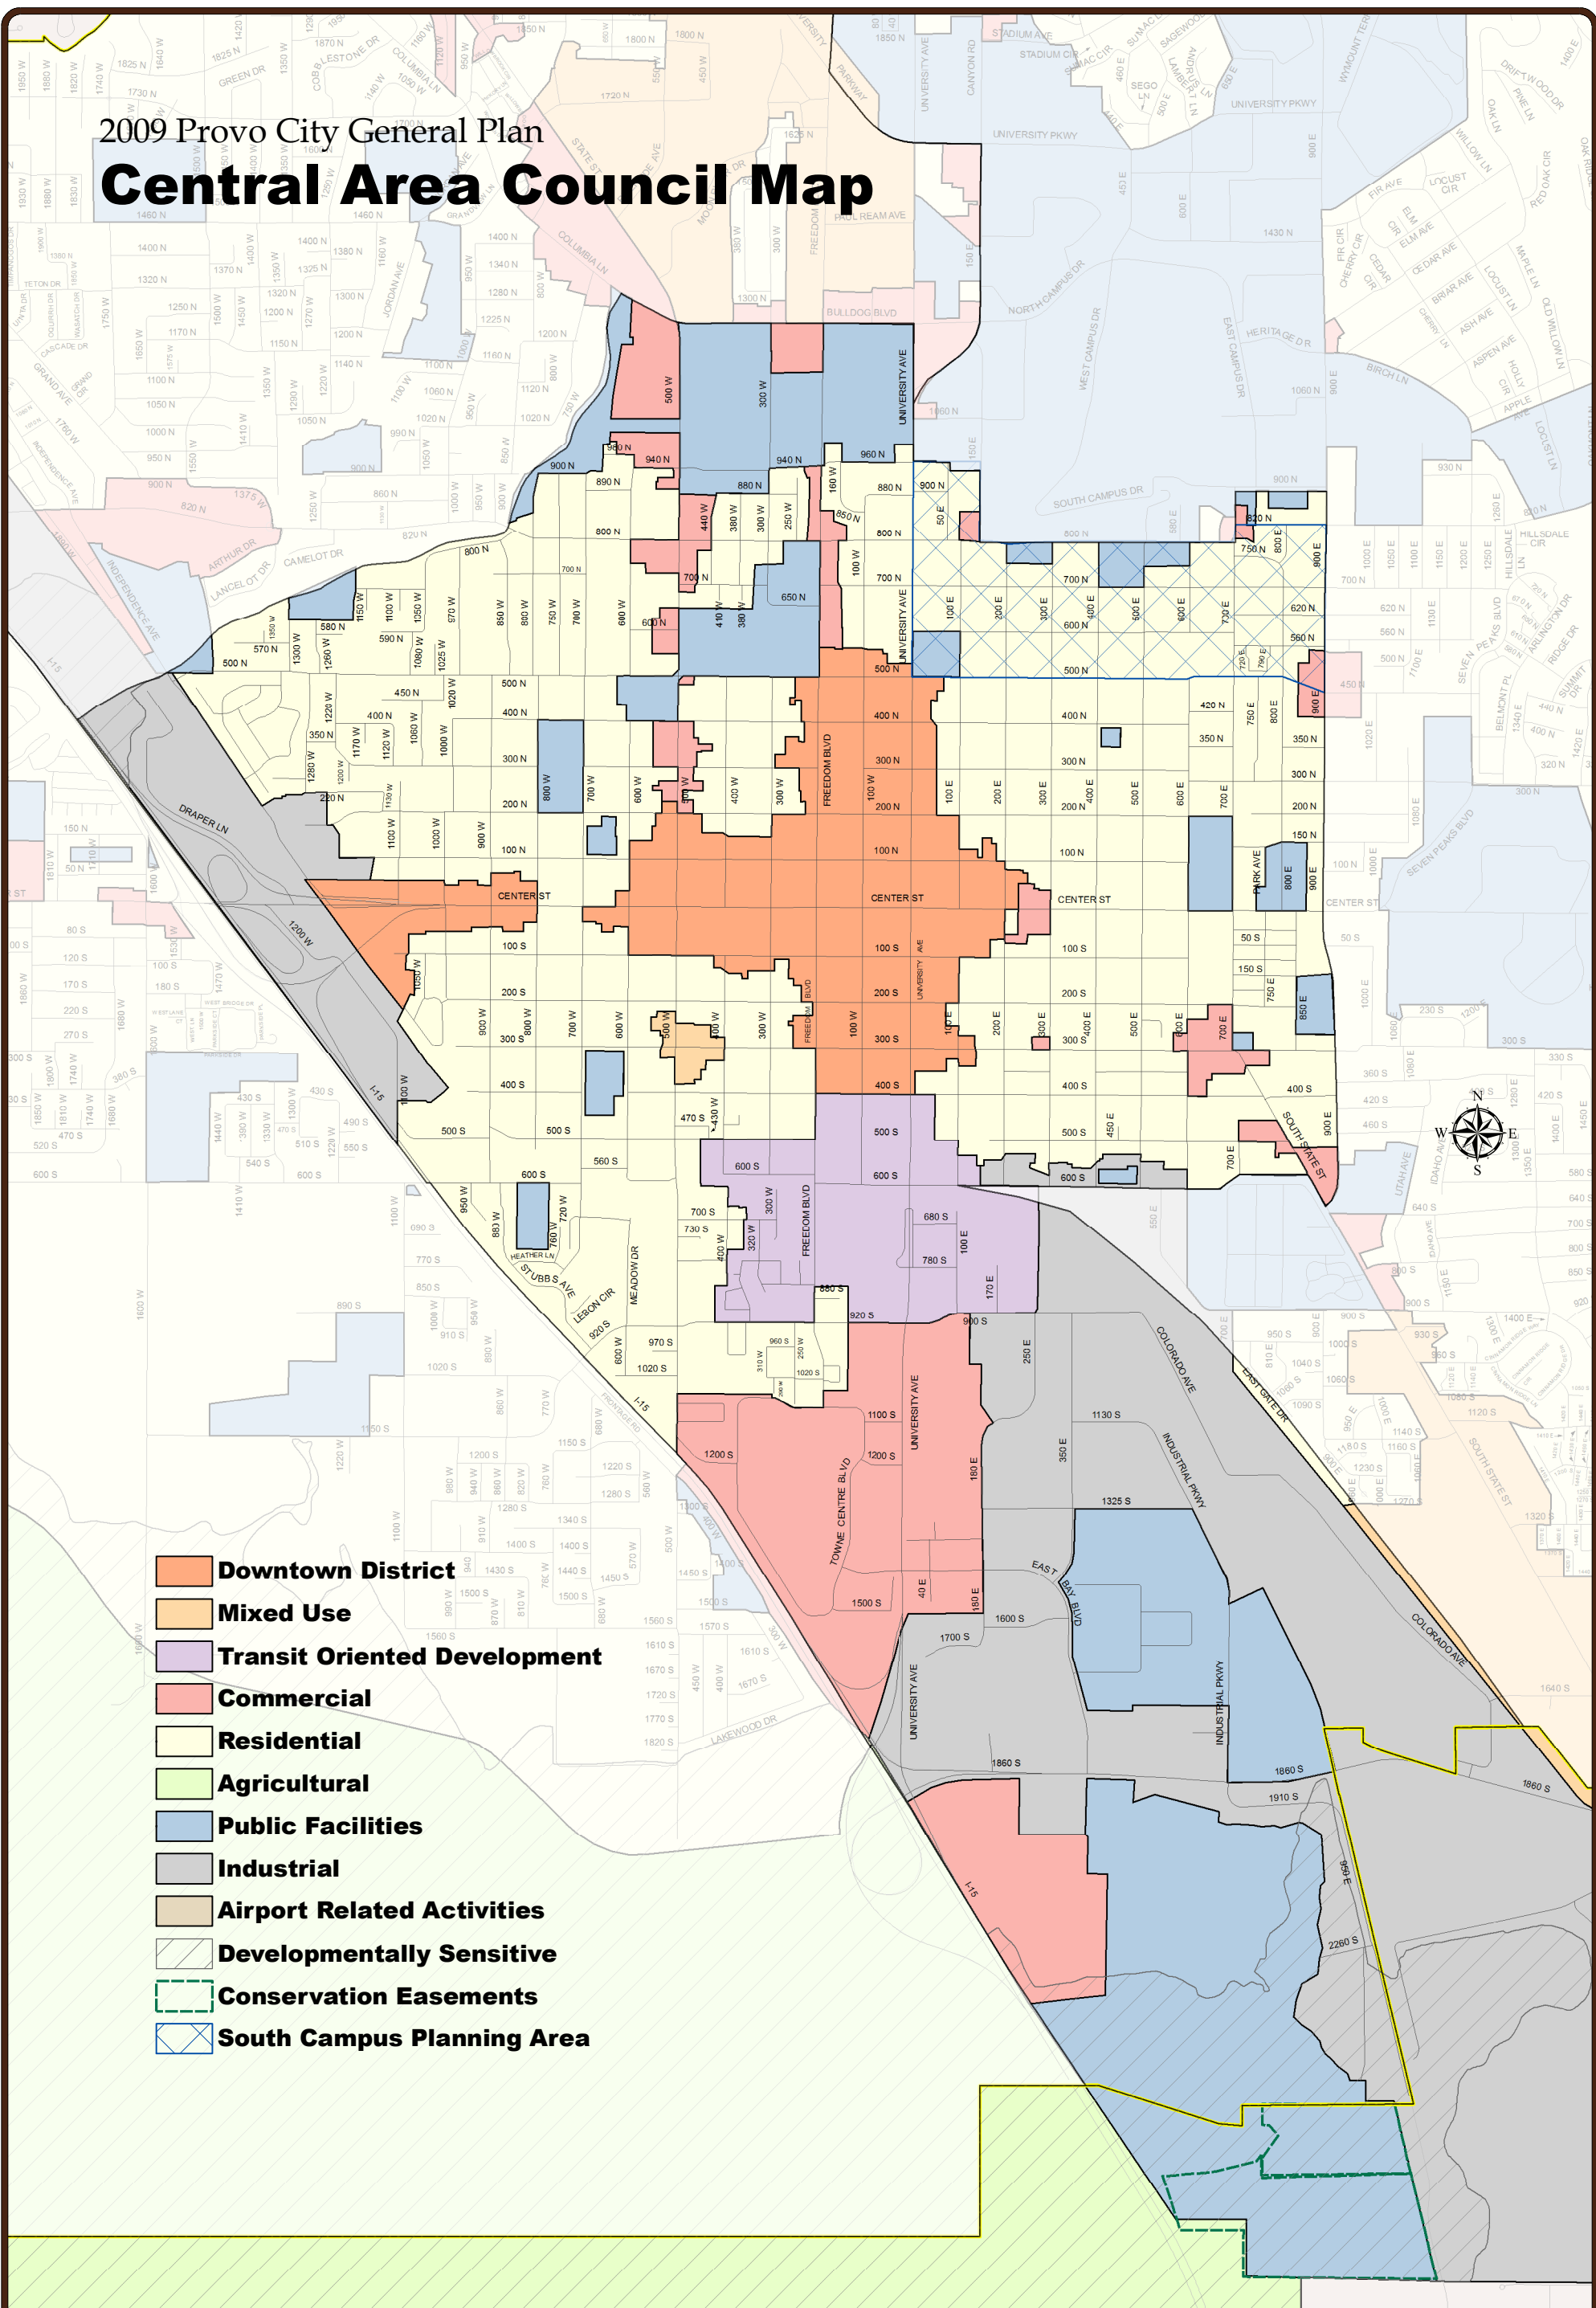

2009 Provo City General Plan Central Area Council Map

- Downtown District**
- Mixed Use**
- Transit Oriented Development**
- Commercial**
- Residential**
- Agricultural**
- Public Facilities**
- Industrial**
- Airport Related Activities**
- Developmentally Sensitive**
- Conservation Easements**
- South Campus Planning Area**

Map 6.6