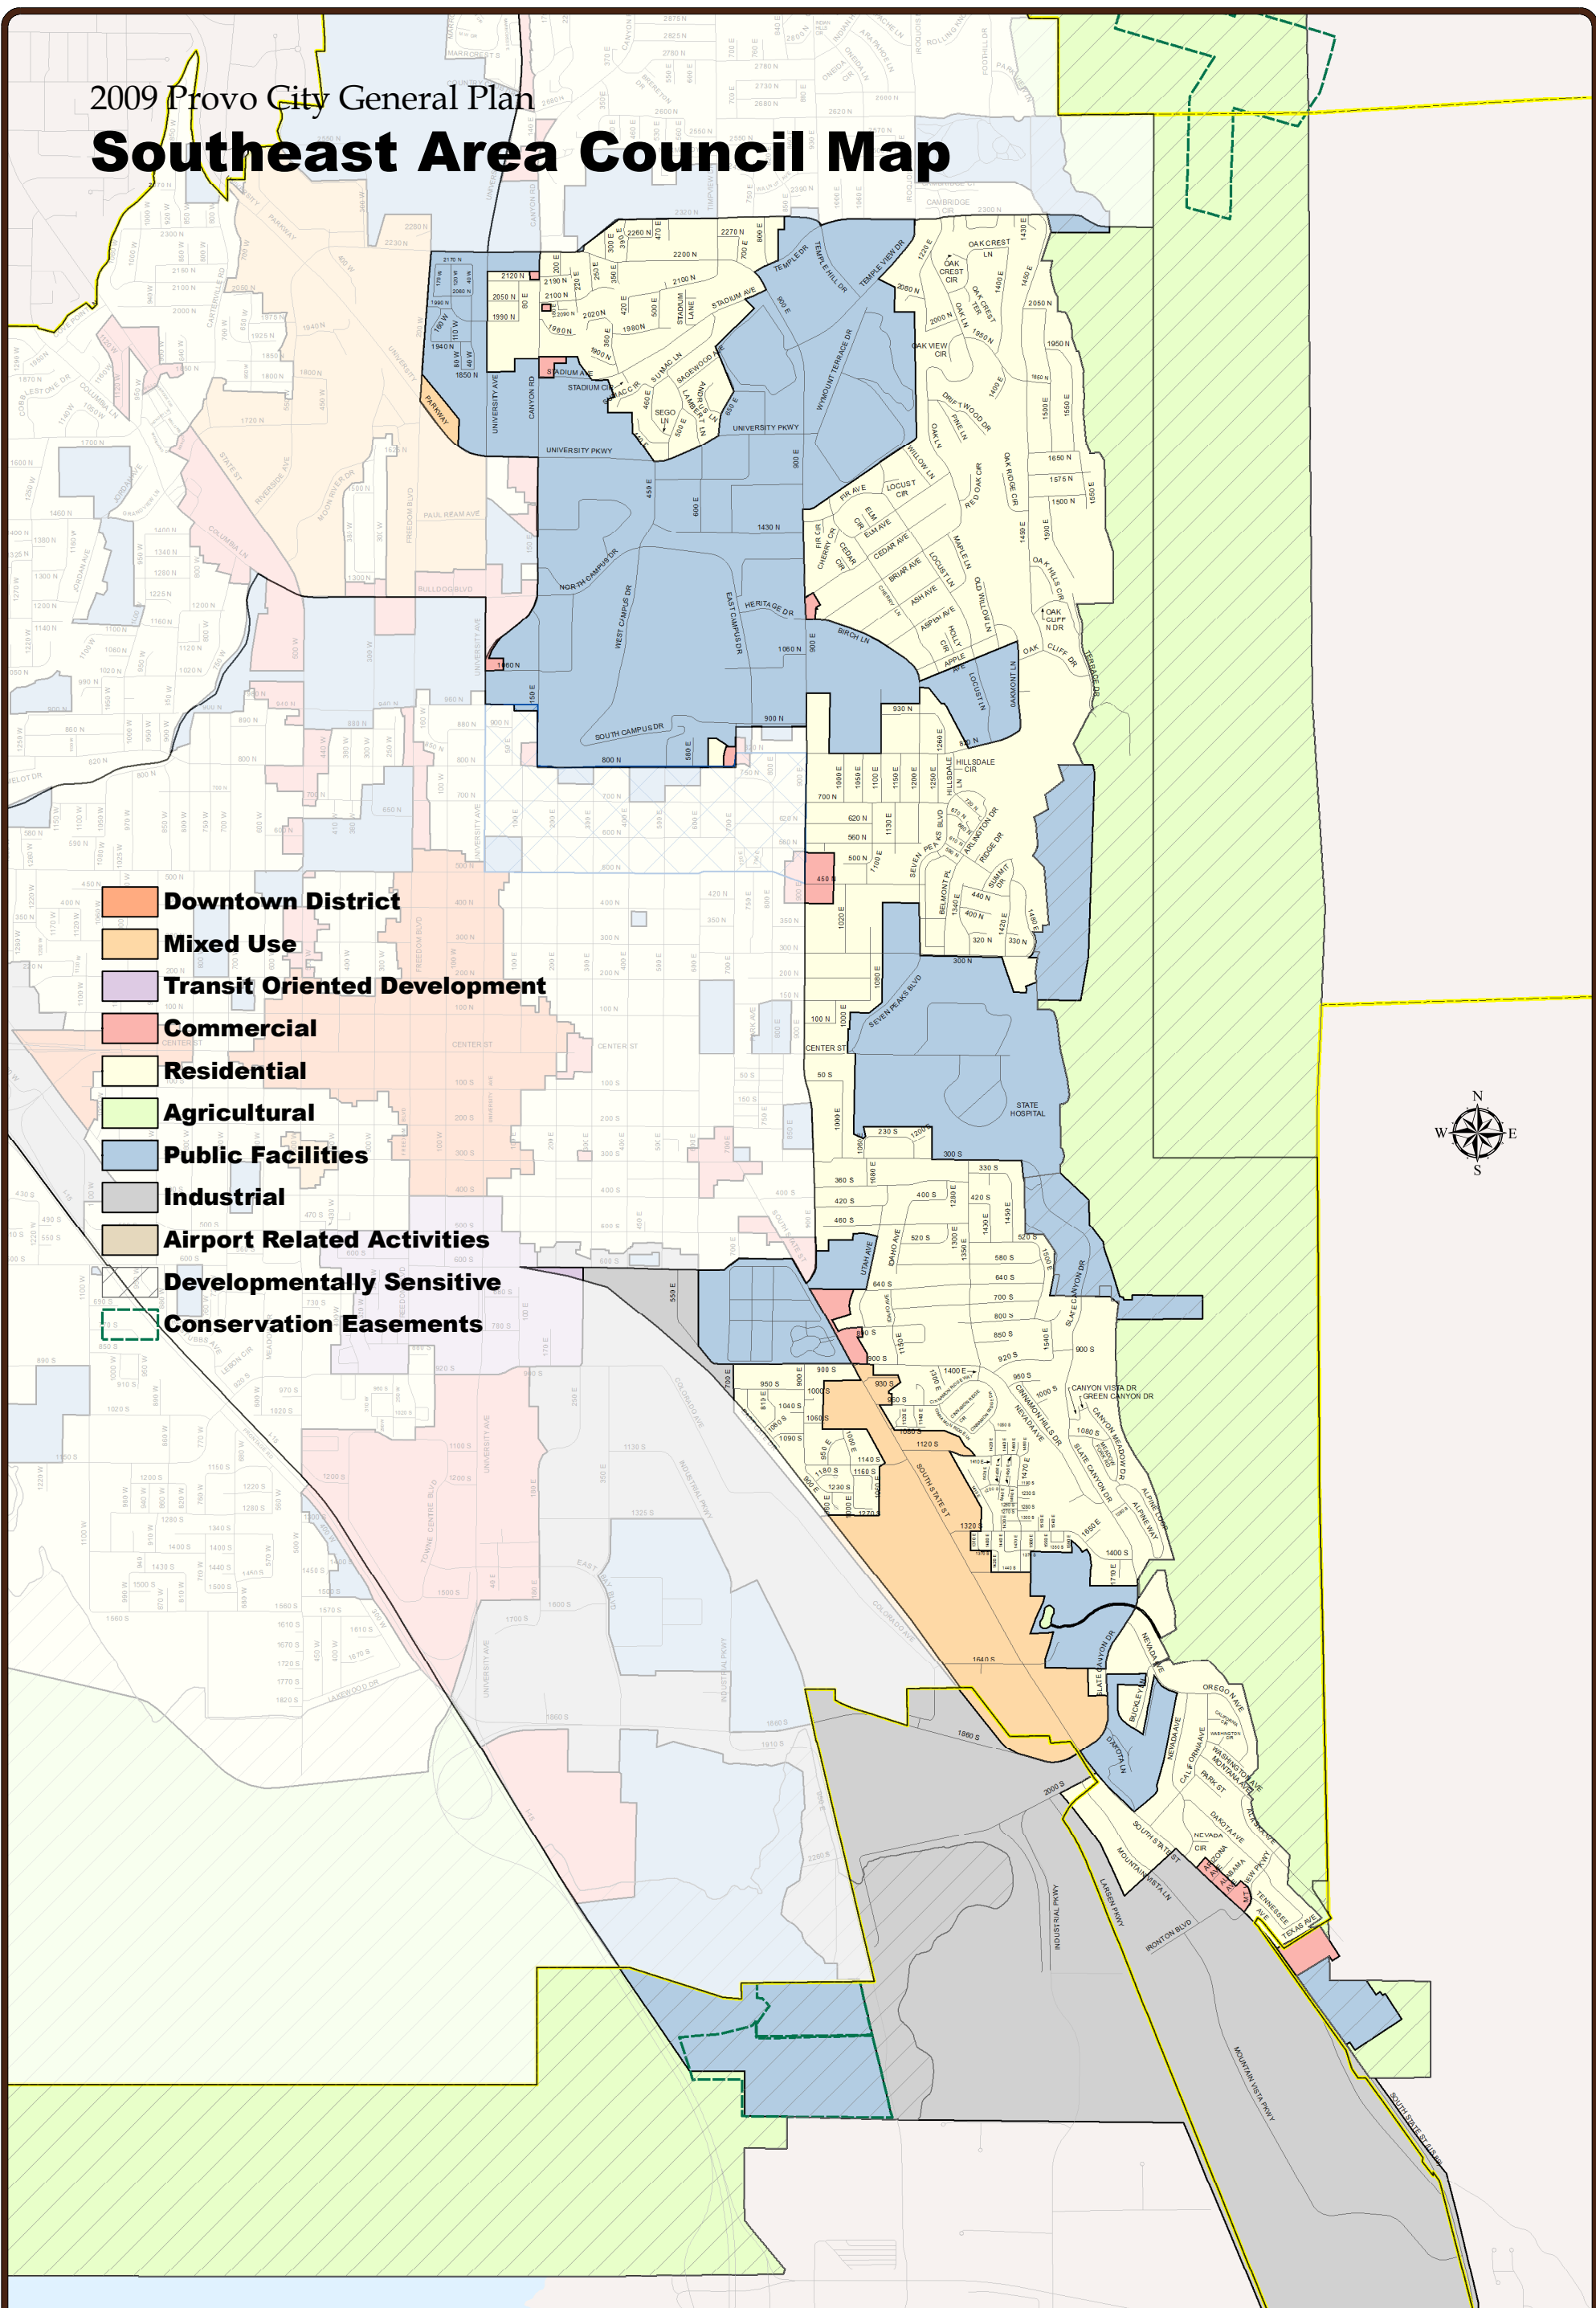

2009 Provo City General Plan Southeast Area Council Map

Map 6.9

0 0.15 0.3 0.6 Miles