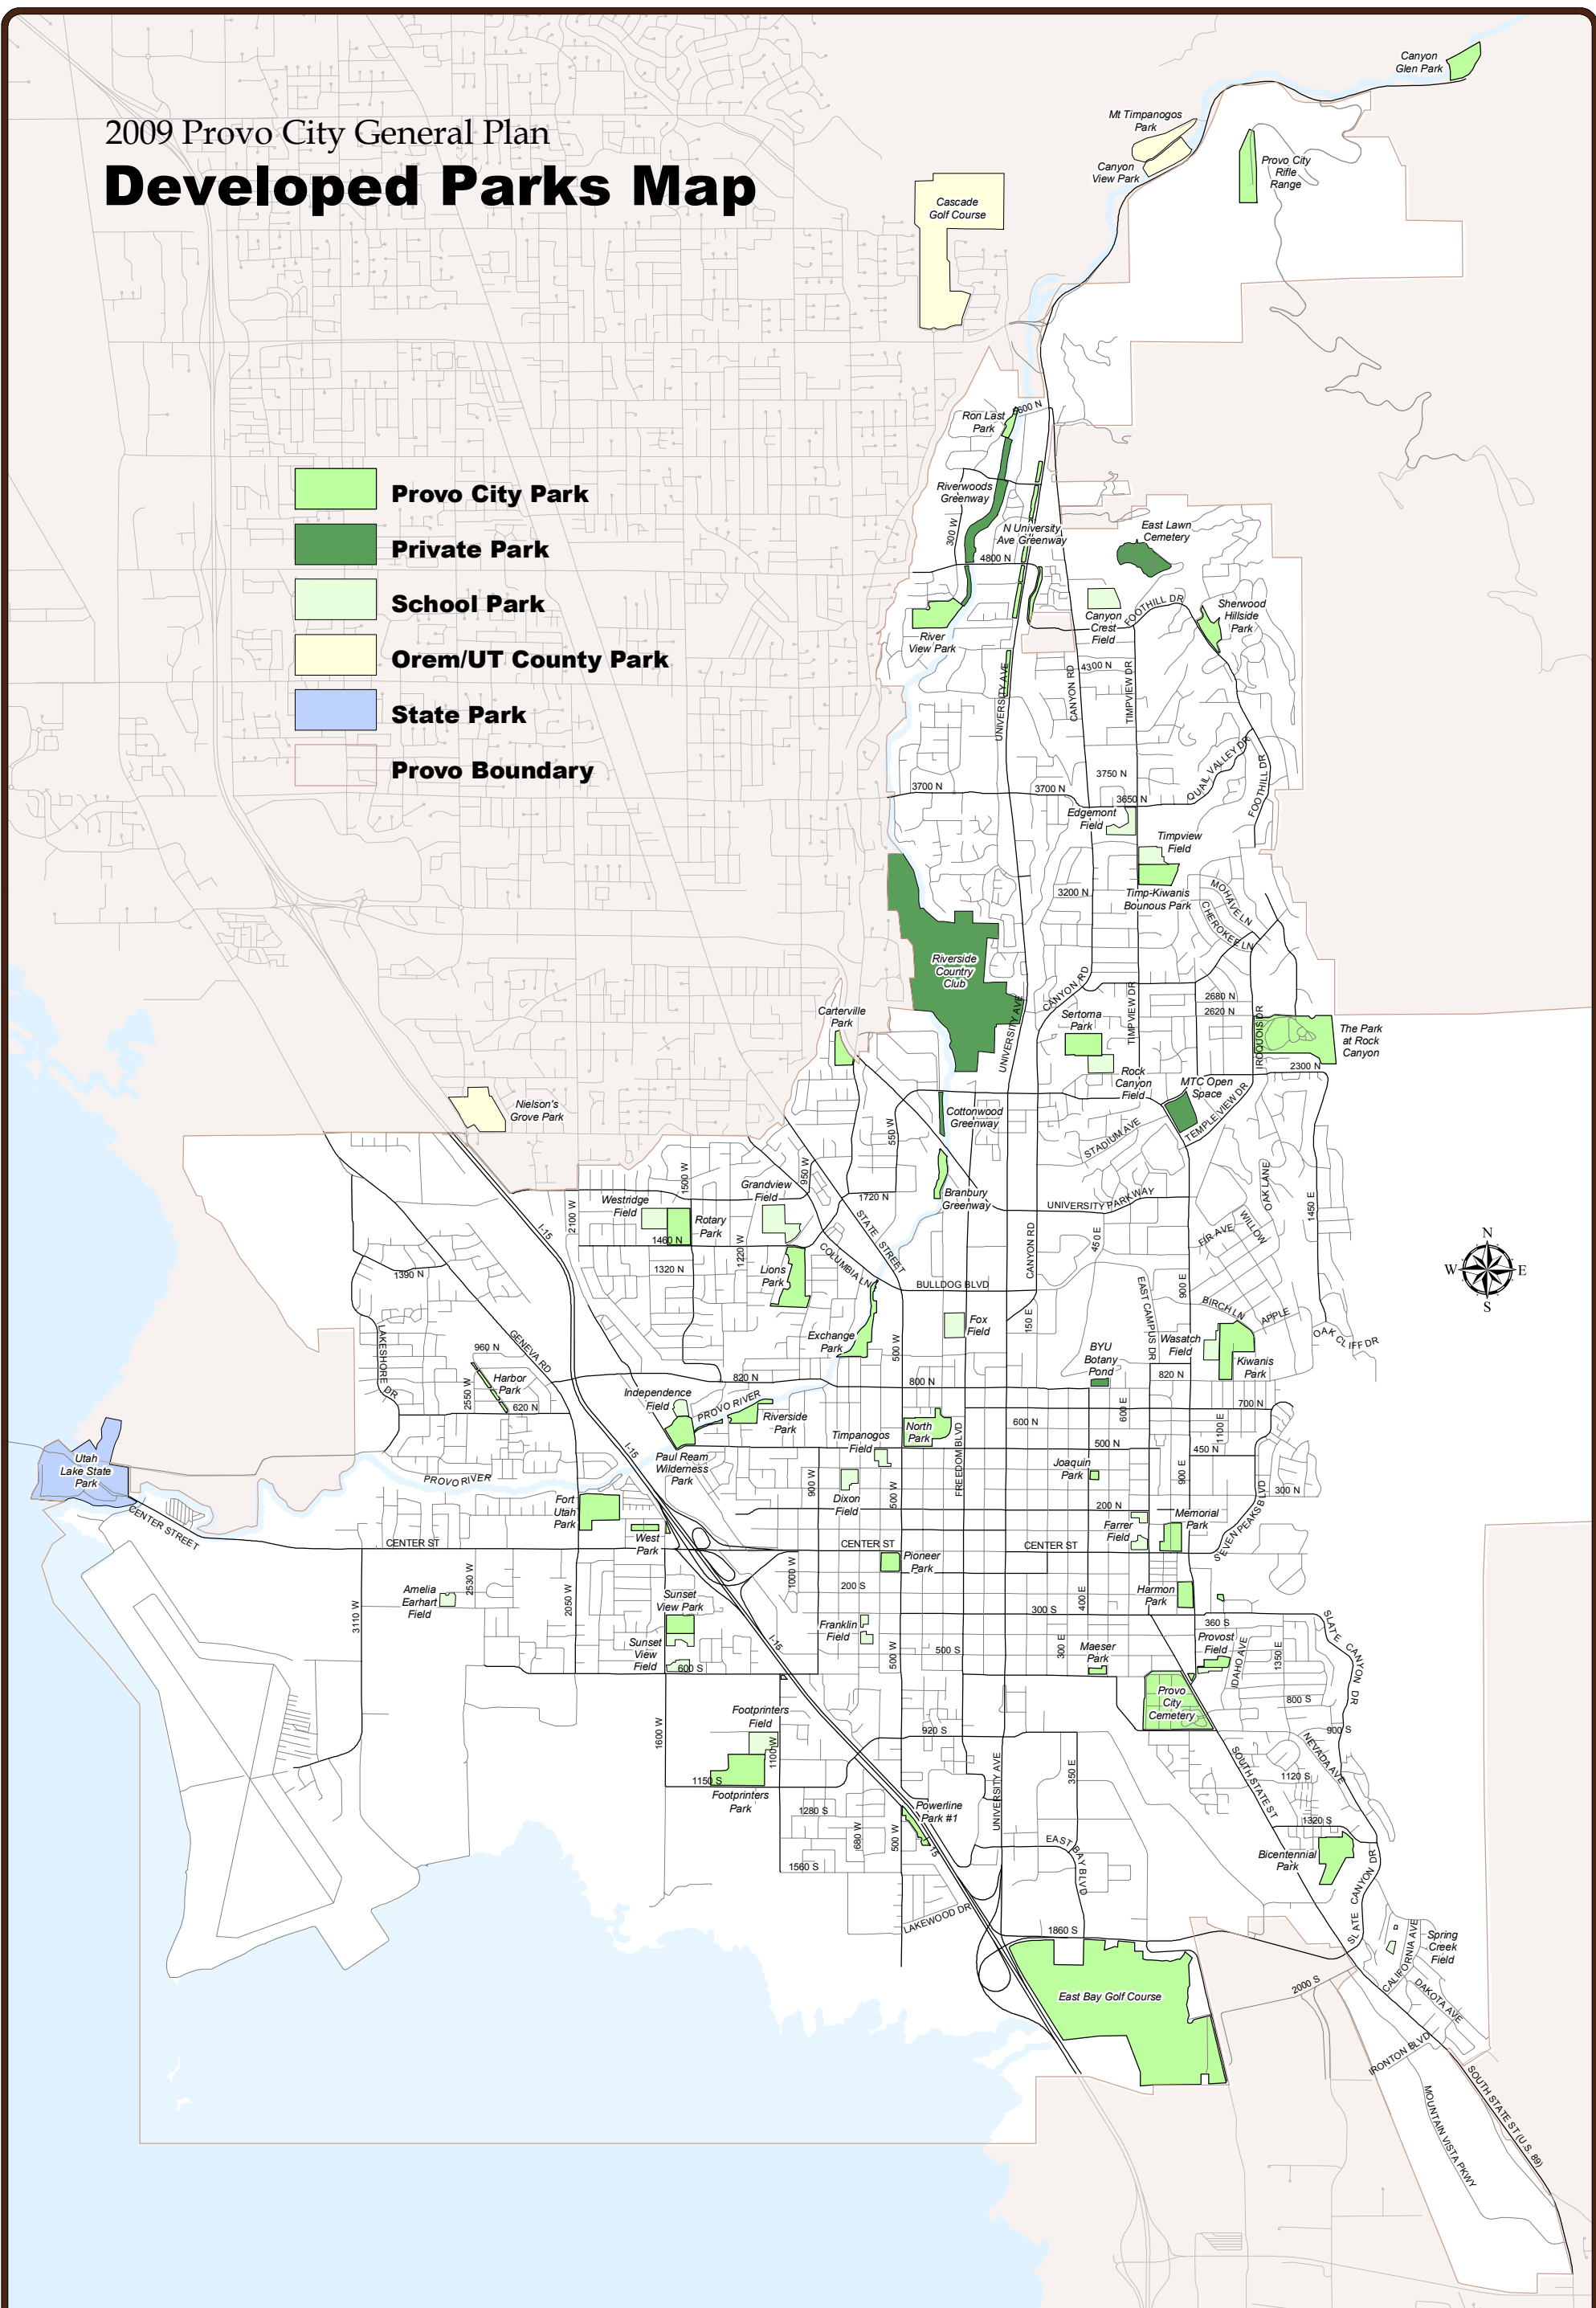

2009 Provo City General Plan Developed Parks Map

- Provo City Park
- Private Park
- School Park
- Orem/UT County Park
- State Park
- Provo Boundary

Map 7.1