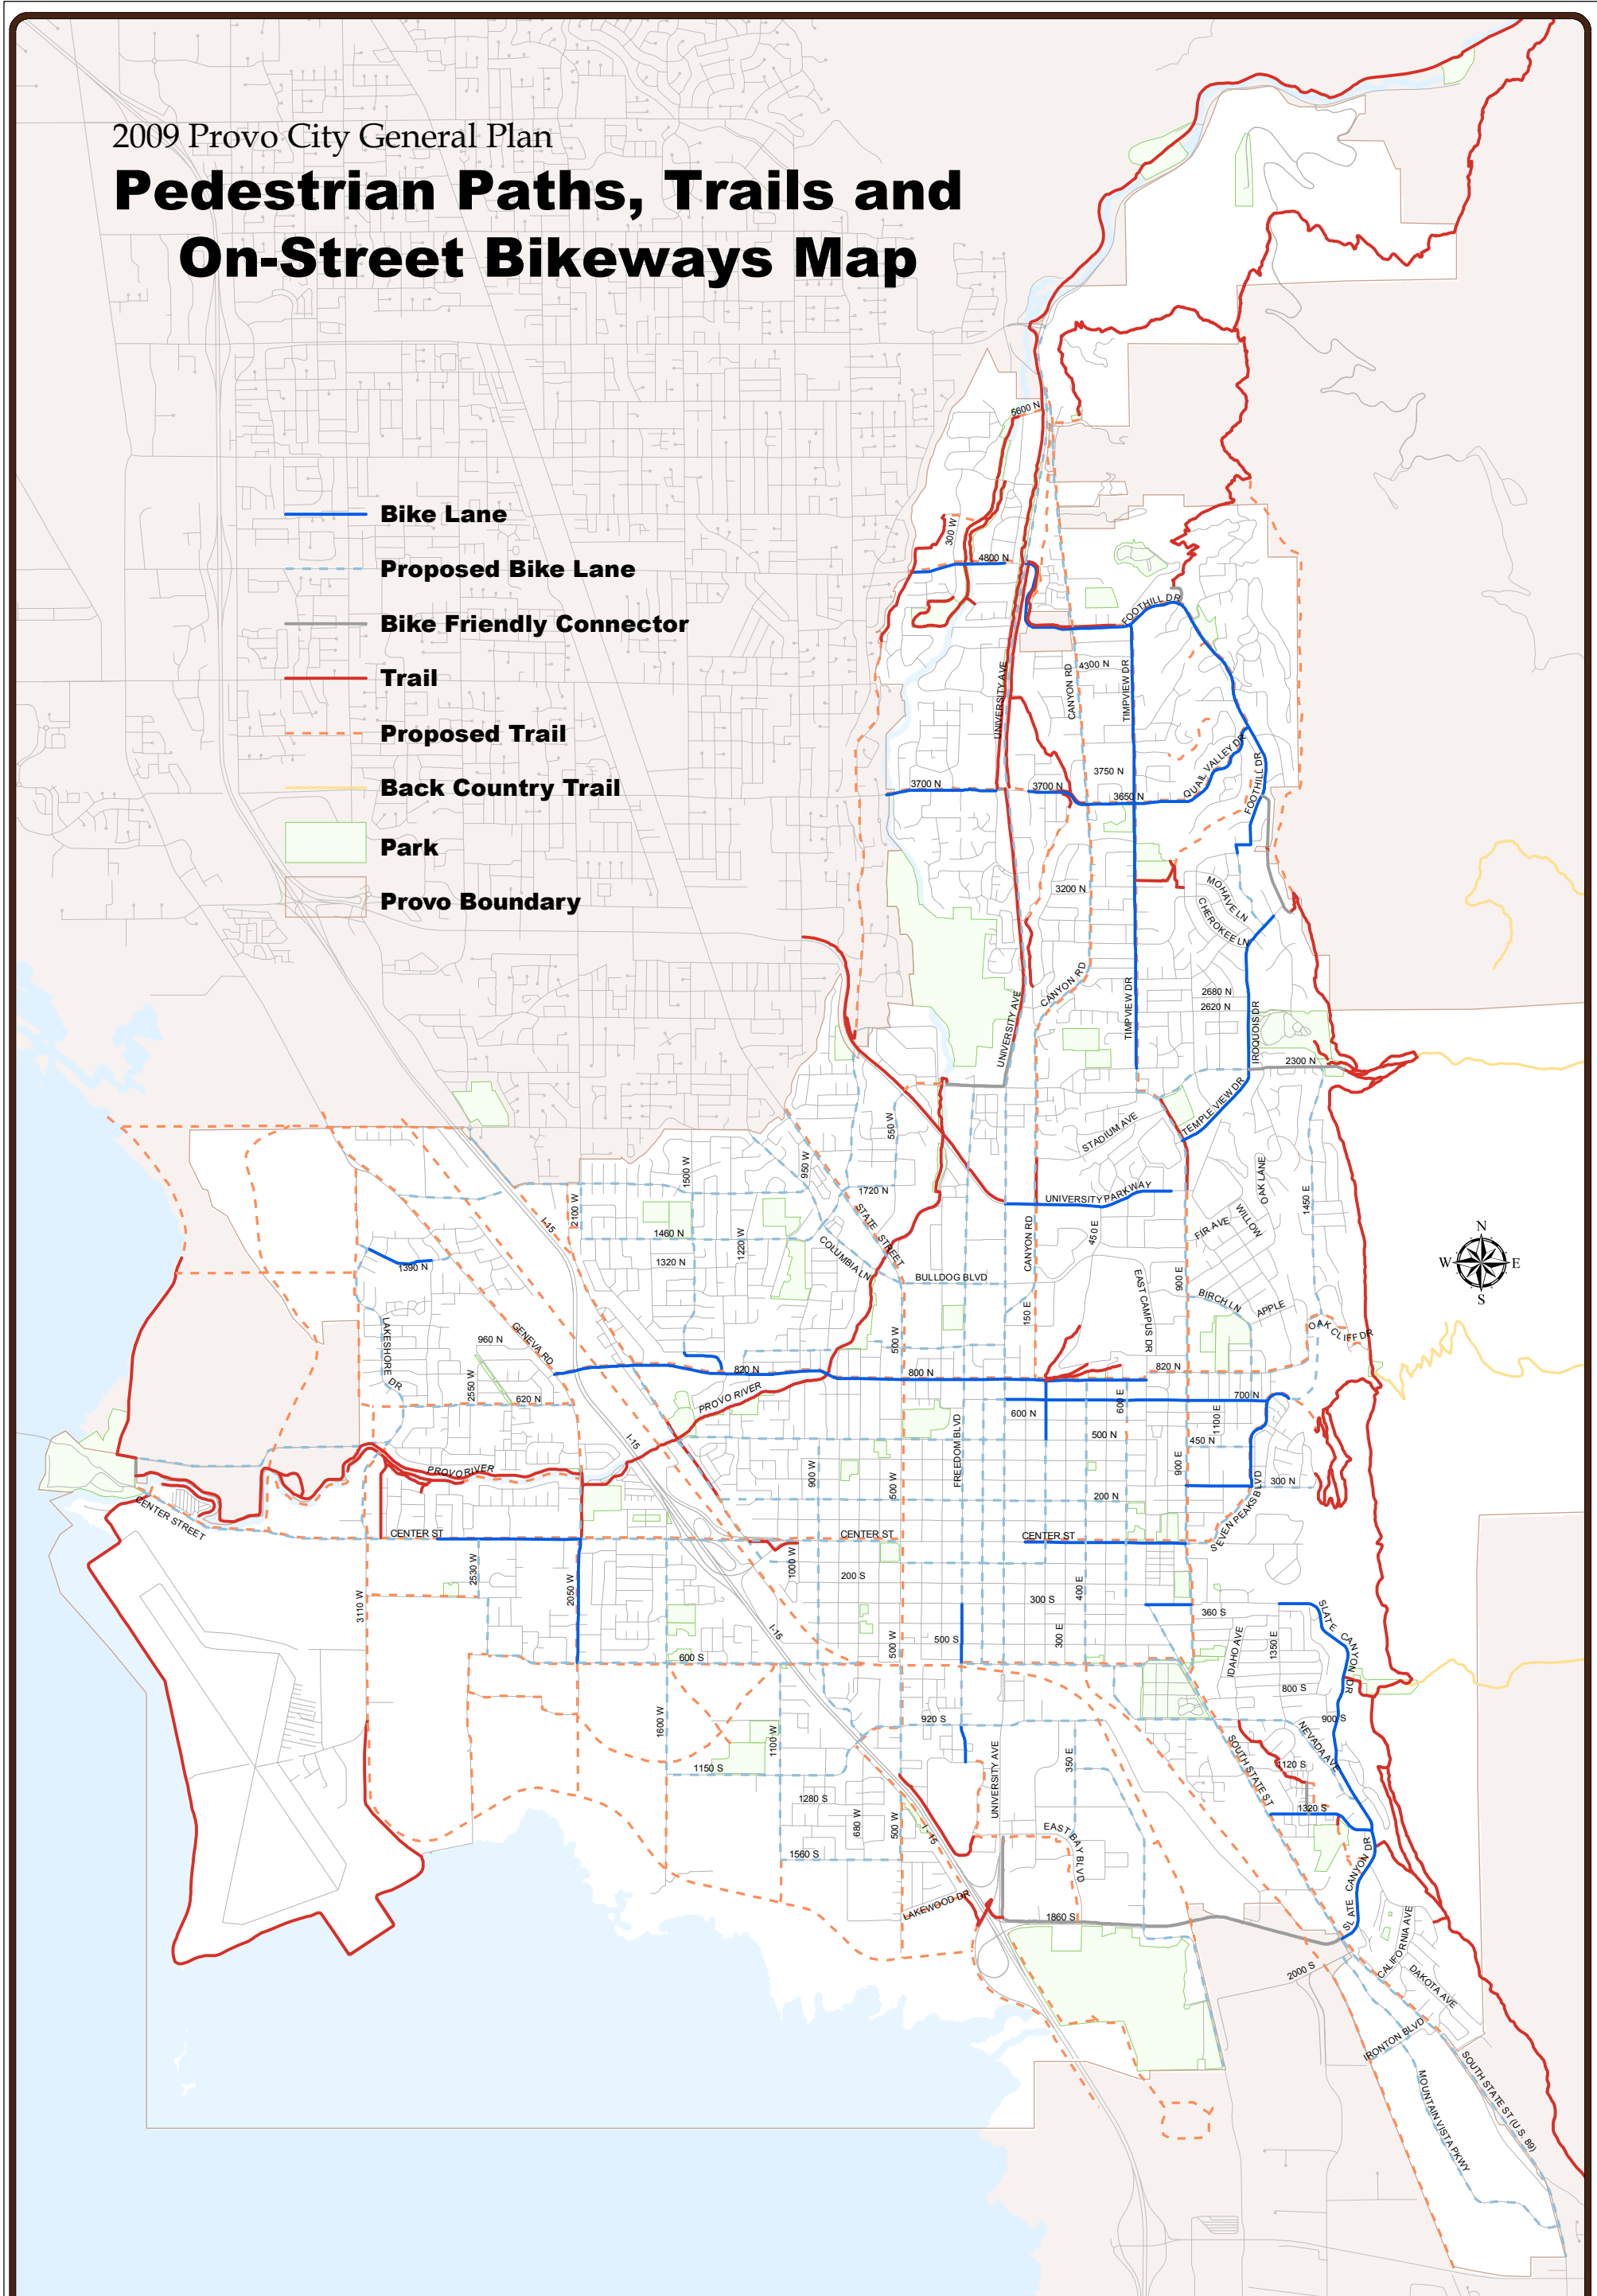

2009 Provo City General Plan

Pedestrian Paths, Trails and On-Street Bikeways Map

-  **Bike Lane**
-  **Proposed Bike Lane**
-  **Bike Friendly Connector**
-  **Trail**
-  **Proposed Trail**
-  **Back Country Trail**
-  **Park**
-  **Provo Boundary**

Map 8.2