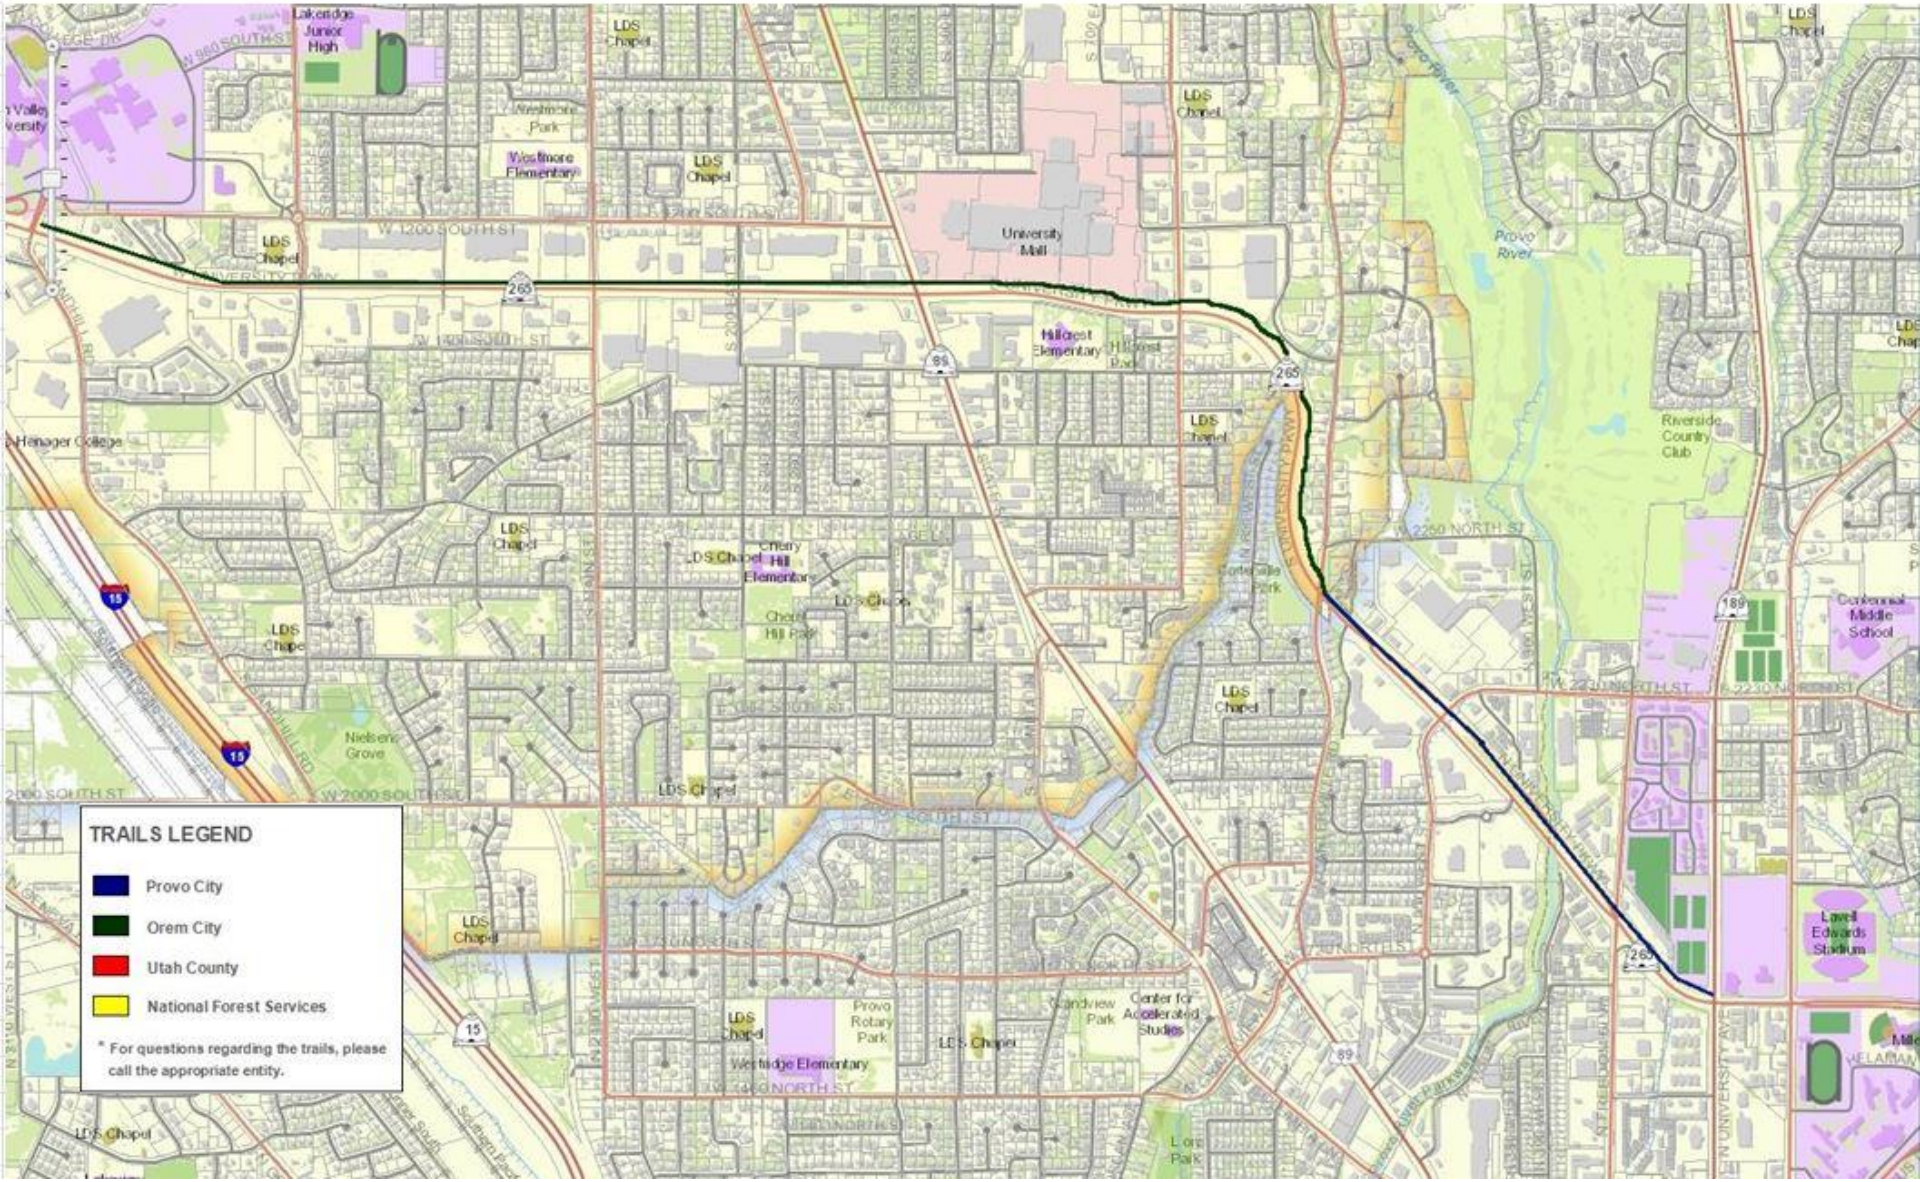

COLLEGE CONNECTOR CORRIDOR

TRAILS LEGEND

- Provo City
- Orem City
- Utah County
- National Forest Services

* For questions regarding the trails, please call the appropriate entity.