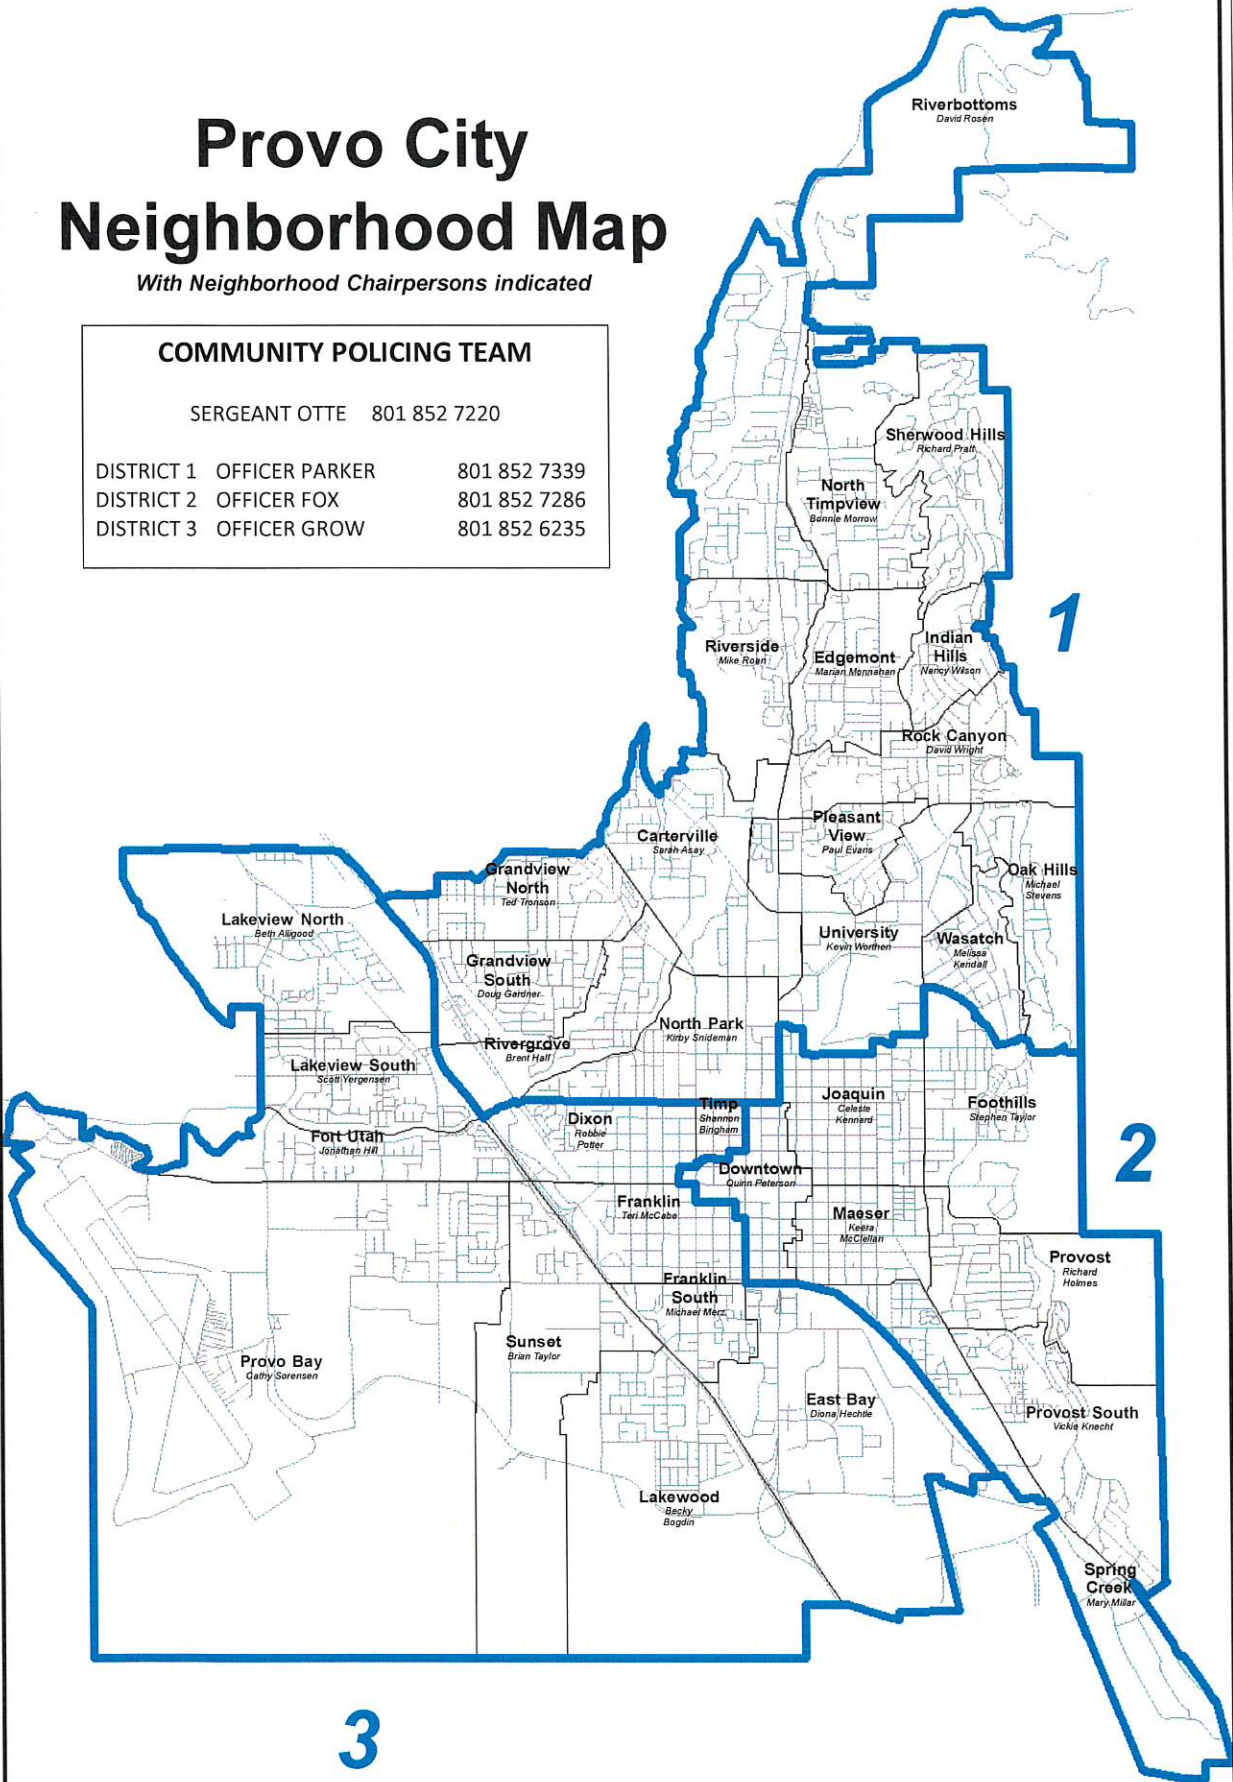

Provo City Neighborhood Map

With Neighborhood Chairpersons indicated

COMMUNITY POLICING TEAM

SERGEANT OTTE 801 852 7220

DISTRICT 1	OFFICER PARKER	801 852 7339
DISTRICT 2	OFFICER FOX	801 852 7286
DISTRICT 3	OFFICER GROW	801 852 6235